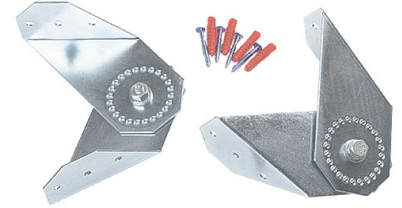

## WA-Bracket

### About Product

Galvanized wall bracket with graduated angles for SEALMET

### Technical Information

accessory Name:	Wall bracket with graded angles WA-Bracket
Catalog Code/product code:	WA-Bracket
Body Material:	Steel sheet
Body Coating:	Galvanaized
Body Color:	-
RAL:	-
Packaging type:	Nylon cover and carton
Accessory Characteristic:	Adjustable to desired angle
Weight(Kg):	1