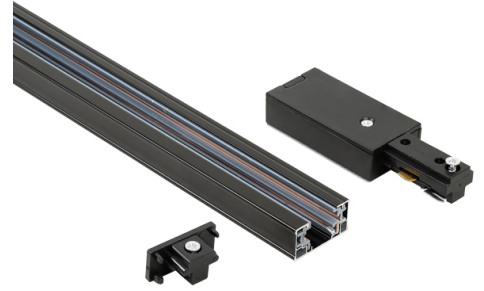

TAP1STRACK100EC-BL

About Product

One-meter single-pole surface mount track with end cap and live end piece, Black

Technical Information

accessory Name: One-meter single-pole surface mount track in black TAP1STRACK100EC-BL

Catalog Code/product code: TAP1STRACK100EC-BL

Body Color: Black

RAL: -

Packaging type: Carton

Weight(Kg): 0.6