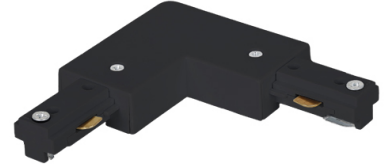

TAP1J90I-BL

About Product

"L" shape connector with internal earth connection for single-pole track (90-degree connection), Black

Technical Information

accessory Name:	L-shaped joiner for single-pole track with internal earth connection in black TAP1J90I-BL
Catalog Code/product code:	TAP1J90I-BL
Body Color:	Black
RAL:	-
Packaging type:	Carton
Weight(Kg):	0.2