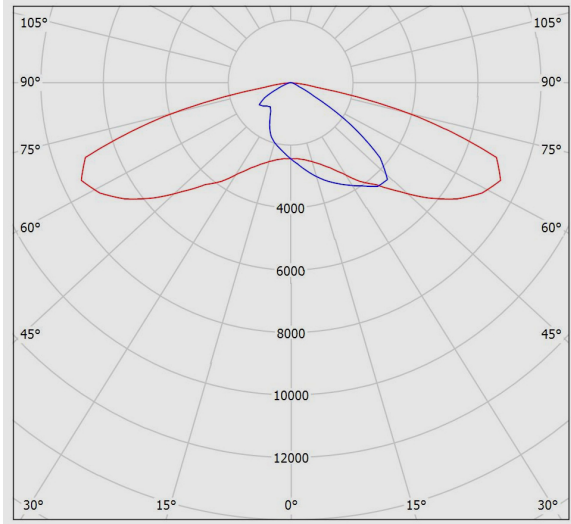

## **SATURN LED Street Light, For Horizontal Pole, Fixed, 6500K, LED6, 14000 Lumens, 104W, Gray**

### **Technical Information**

---

**SATURN LED Street Light, For Horizontal Pole, Fixed, 6500K, LED6, 14000 Lumens, 104W, Gray**

**Photometric Graph**

**Dimensional Drawing**