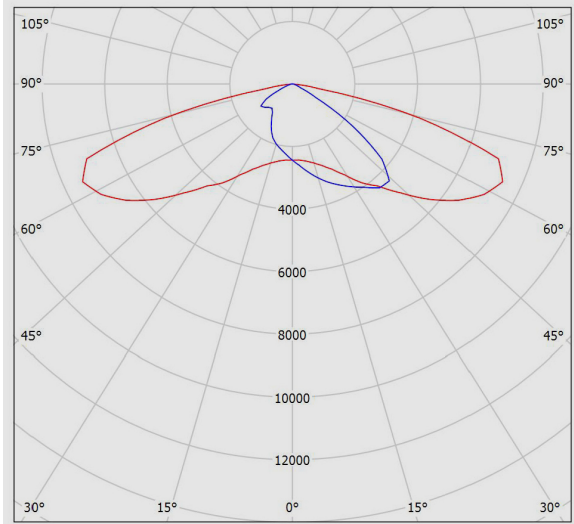

## **SATURN LED Street Light, For Horizontal Pole, Fixed, 4000K, LED6, 14000 Lumens, 104W, Gray**

### **Technical Information**

---

**SATURN LED Street Light, For Horizontal Pole, Fixed, 4000K, LED6, 14000 Lumens, 104W, Gray**

**Photometric Graph**

**Dimensional Drawing**