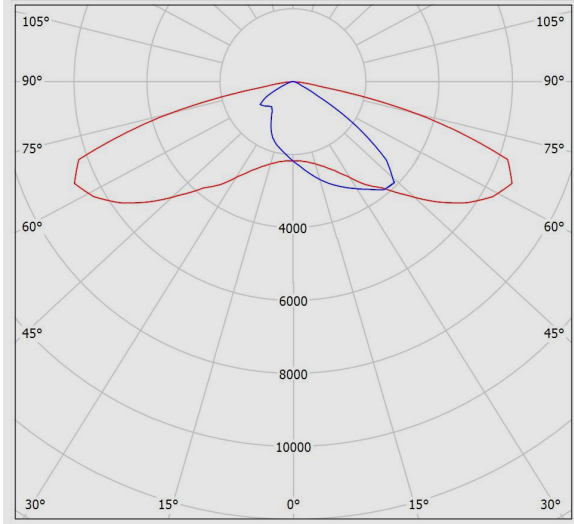

## **SATURN LED Street Light, For Horizontal Pole, Fixed, 3000K, LED6, 12500 Lumens, 104W, Gray**

### **Technical Information**

---

**SATURN LED Street Light, For Horizontal Pole, Fixed, 3000K, LED6, 12500 Lumens, 104W, Gray**

**Photometric Graph**

**Dimensional Drawing**