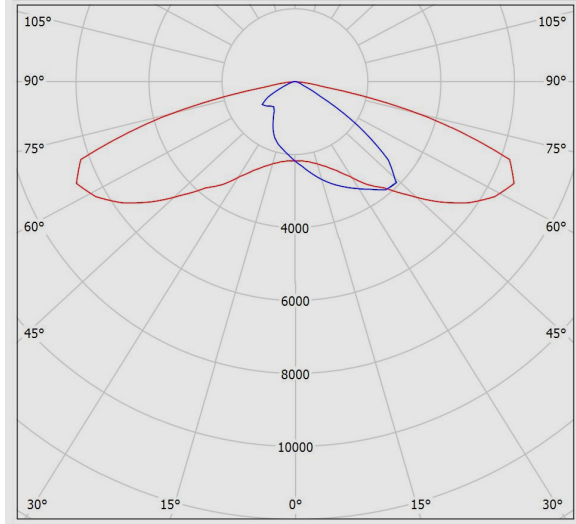

## **SATURN LED Street Light, For Horizontal Pole, Fixed, 3000K, LED6, 12500 Lumens, 104W, Gray**

### **Technical Information**

---

**SATURN LED Street Light, For Horizontal Pole, Fixed, 3000K, LED6, 12500 Lumens, 104W, Gray**

**Photometric Graph**

**Dimensional Drawing**