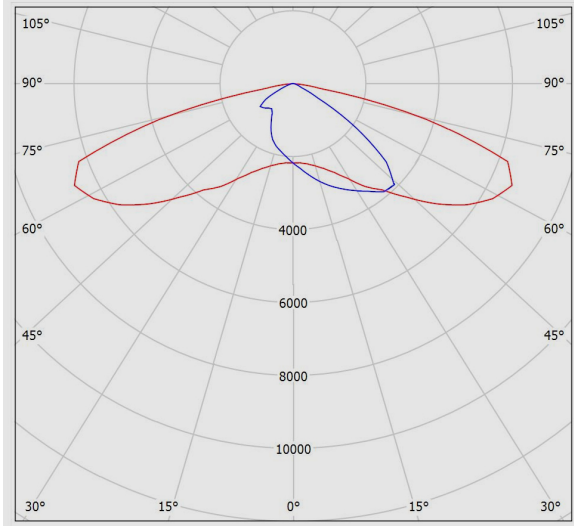

## **SATURN LED Street Light, For Horizontal Pole, Fixed, 3000K, LED6, 12500 Lumens, 104W, Gray**

### **Technical Information**

---

**SATURN LED Street Light, For Horizontal Pole, Fixed, 3000K, LED6, 12500 Lumens, 104W, Gray**

**Photometric Graph**

**Dimensional Drawing**