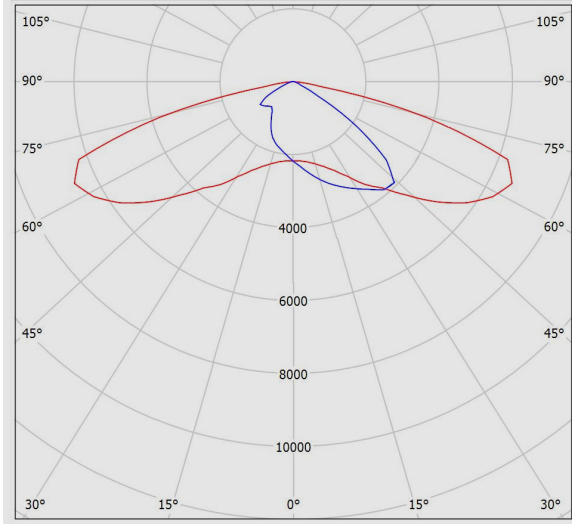

## **SATURN LED Street Light, For Horizontal Pole, Fixed, 3000K, LED6, 12500 Lumens, 104W, Gray**

### **Technical Information**

---

**SATURN LED Street Light, For Horizontal Pole, Fixed, 3000K, LED6, 12500 Lumens, 104W, Gray**

**Photometric Graph**

**Dimensional Drawing**