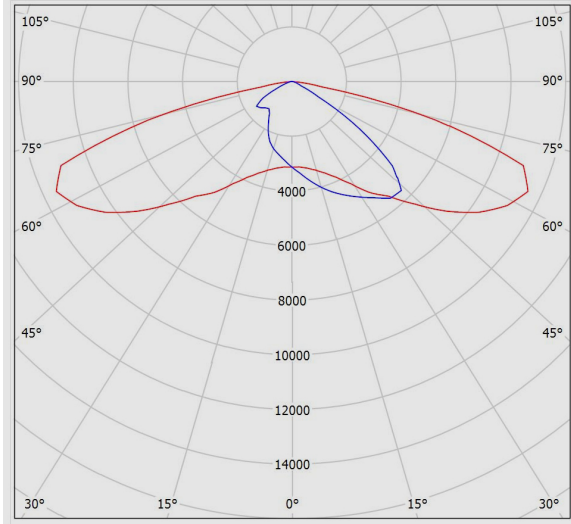

SATURN LED Street Light, For Horizontal Pole, Fixed, 3000K, LED7, 18000 Lumens, 150W, Gray

About Product

SATURN floodlight, street and tunnel luminaire is Mazinoor state of the art design suitable for floodlighting and tunnel and street light application. High pressure die-cast aluminum body and high ingress protection (IP66) are among the highlights of this luminaire.

Technical Information

SATURN LED Street Light, For Horizontal Pole, Fixed, 3000K, LED7, 18000 Lumens, 150W, Gray

Photometric Graph

Dimensional Drawing