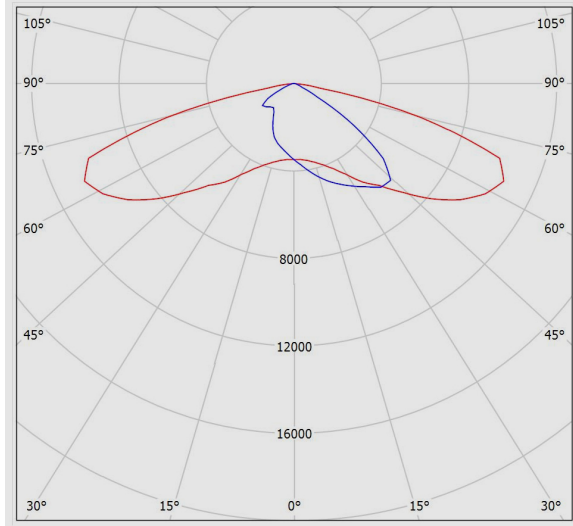

SATURN LED Street Light, For Horizontal Pole, Fixed, 4000K, LED7, 20000 Lumens, 150W, Gray

About Product

SATURN floodlight, street and tunnel luminaire is Mazinoor state of the art design suitable for floodlighting and tunnel and street light application. High pressure die-cast aluminum body and high ingress protection (IP66) are among the highlights of this luminaire.

Technical Information

SATURN LED Street Light, For Horizontal Pole, Fixed, 4000K, LED7, 20000 Lumens, 150W, Gray

Photometric Graph

Dimensional Drawing