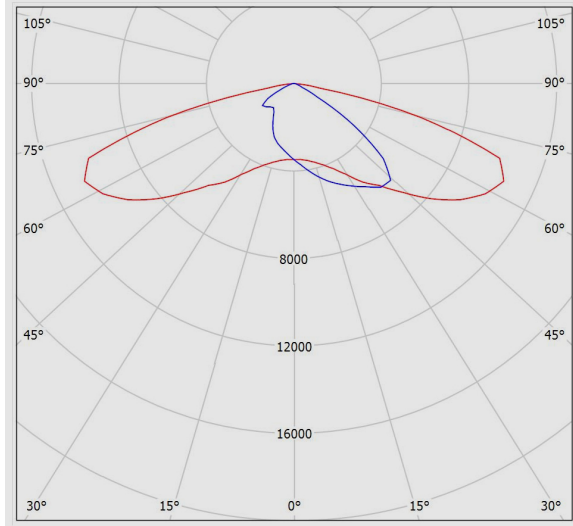

## **SATURN LED Street Light, For Horizontal Pole, Fixed, 4000K, LED7, 20000 Lumens, 150W, Gray**

### **Technical Information**

---

**SATURN LED Street Light, For Horizontal Pole, Fixed, 4000K, LED7, 20000 Lumens, 150W, Gray**

**Photometric Graph**

**Dimensional Drawing**