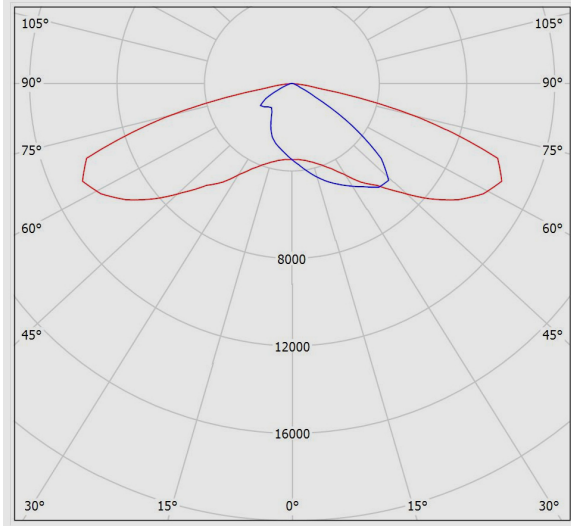

SATURN LED Street Light, For Horizontal Pole, Fixed, 4000K, LED7, 20000 Lumens, 150W, Gray

About Product

SATURN floodlight, street and tunnel luminaire is Mazinoor state of the art design suitable for floodlighting and tunnel and street light application. High pressure die-cast aluminum body and high ingress protection (IP66) are among the highlights of this luminaire.

Technical Information

SATURN LED Street Light, For Horizontal Pole, Fixed, 4000K, LED7, 20000 Lumens, 150W, Gray

Photometric Graph

Dimensional Drawing