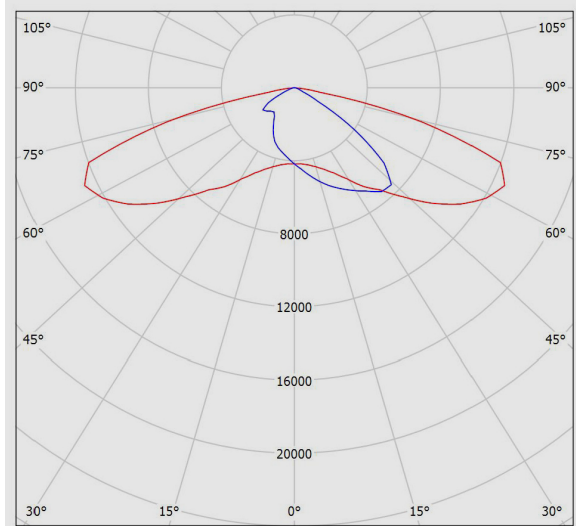

## **SATURN LED Street Light, For Horizontal Pole, Fixed, 4000K, LED9, 26000 Lumens, 200W, Gray**

### **Technical Information**

---

**SATURN LED Street Light, For Horizontal Pole, Fixed, 4000K, LED9, 26000 Lumens, 200W, Gray**

**Photometric Graph**

**Dimensional Drawing**