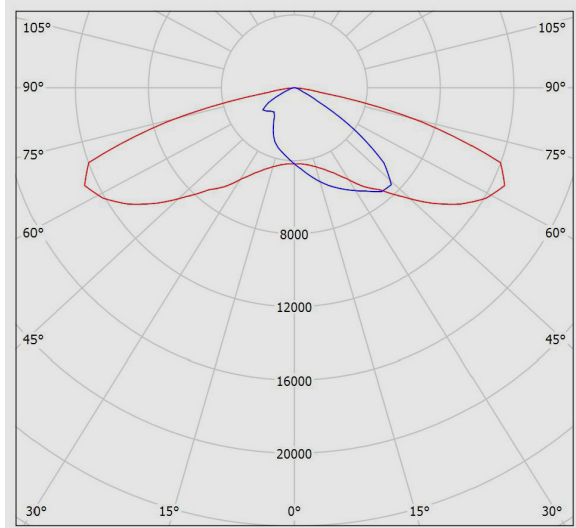

SATURN LED Street Light, For Horizontal Pole, Fixed, 4000K, LED9, 26000 Lumens, 200W, Gray

About Product

SATURN floodlight, street and tunnel luminaire is Mazinoor state of the art design suitable for floodlighting and tunnel and street light application. High pressure die-cast aluminum body and high ingress protection (IP66) are among the highlights of this luminaire.

Technical Information

SATURN LED Street Light, For Horizontal Pole, Fixed, 4000K, LED9, 26000 Lumens, 200W, Gray

Photometric Graph

Dimensional Drawing