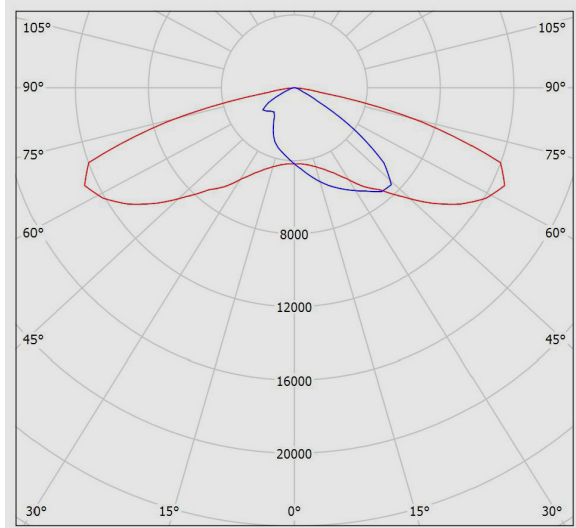

## **SATURN LED Street Light, For Horizontal Pole, Fixed, 4000K, LED9, 26000 Lumens, 200W, Gray**

### **Technical Information**

---

**SATURN LED Street Light, For Horizontal Pole, Fixed, 4000K, LED9, 26000 Lumens, 200W, Gray**

**Photometric Graph**

**Dimensional Drawing**