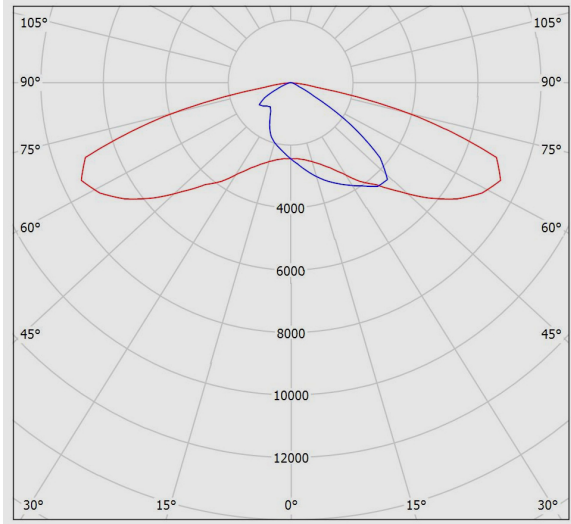

## **SATURN LED Street Light, For Horizontal Pole, Fixed, 6500K, LED6, 14000 Lumens, 104W, Black**

### **Technical Information**

---

**SATURN LED Street Light, For Horizontal Pole, Fixed, 6500K, LED6, 14000 Lumens, 104W, Black**

**Photometric Graph**

**Dimensional Drawing**