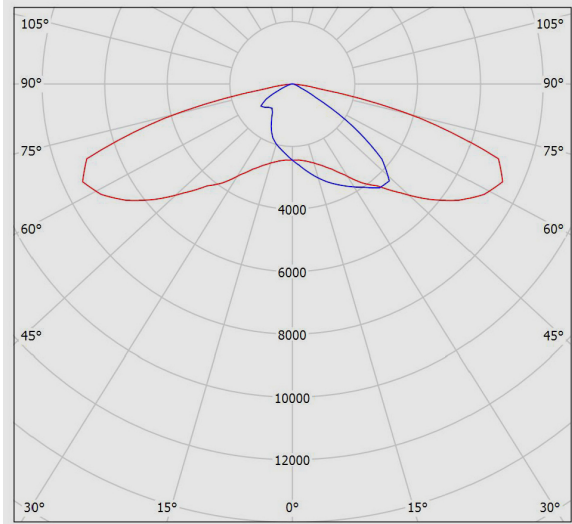

## **SATURN LED Street Light, For Horizontal Pole, Fixed, 4000K, LED6, 14000 Lumens, 104W, Black**

### **Technical Information**

---

**SATURN LED Street Light, For Horizontal Pole, Fixed, 4000K, LED6, 14000 Lumens, 104W, Black**

**Photometric Graph**

**Dimensional Drawing**