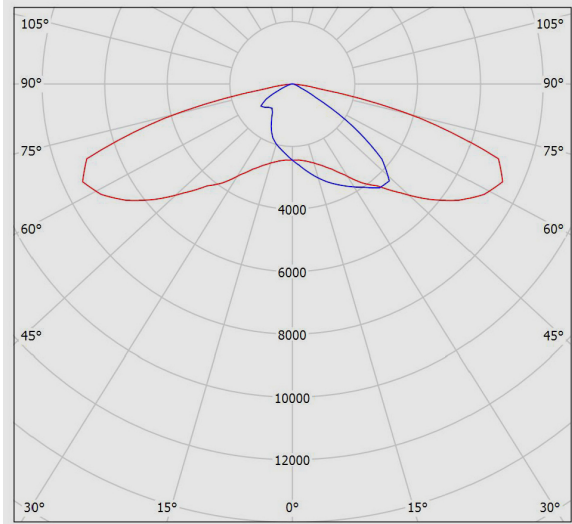

SATURN LED Street Light, For Horizontal Pole, Fixed, 4000K, LED6, 14000 Lumens, 104W, Black

About Product

SATURN floodlight, street and tunnel luminaire is Mazinoor state of the art design suitable for floodlighting and tunnel and street light application. High pressure die-cast aluminum body and high ingress protection (IP66) are among the highlights of this luminaire.

Technical Information

SATURN LED Street Light, For Horizontal Pole, Fixed, 4000K, LED6, 14000 Lumens, 104W, Black

Photometric Graph

Dimensional Drawing