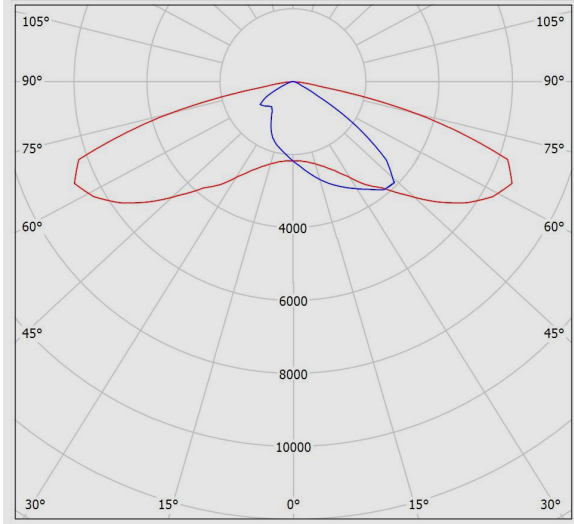

SATURN LED Street Light, For Horizontal Pole, Fixed, 3000K, LED6, 12500 Lumens, 104W, Black

About Product

SATURN floodlight, street and tunnel luminaire is Mazinoor state of the art design suitable for floodlighting and tunnel and street light application. High pressure die-cast aluminum body and high ingress protection (IP66) are among the highlights of this luminaire.

Technical Information

SATURN LED Street Light, For Horizontal Pole, Fixed, 3000K, LED6, 12500 Lumens, 104W, Black

Photometric Graph

Dimensional Drawing