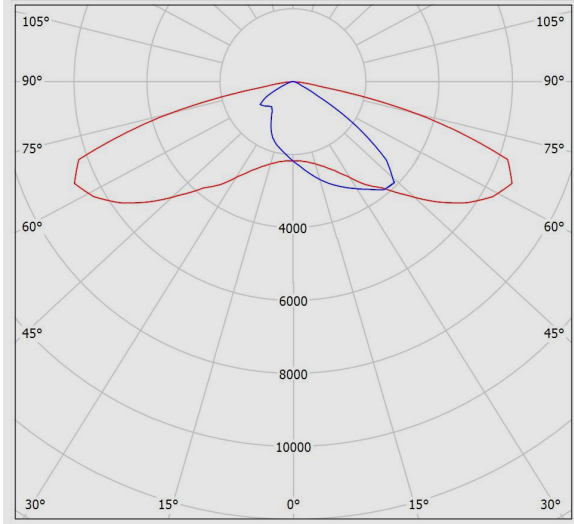

## **SATURN LED Street Light, For Horizontal Pole, Fixed, 3000K, LED6, 12500 Lumens, 104W, Black**

### **Technical Information**

---

**SATURN LED Street Light, For Horizontal Pole, Fixed, 3000K, LED6, 12500 Lumens, 104W, Black**

**Photometric Graph**

**Dimensional Drawing**