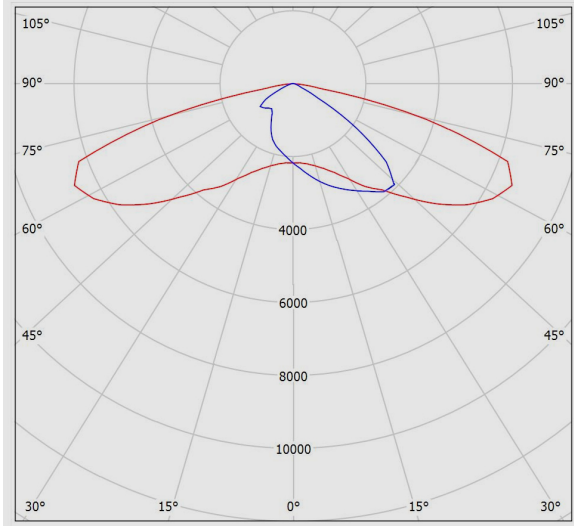

SATURN LED Street Light, For Horizontal Pole, Fixed, 3000K, LED6, 12500 Lumens, 104W, Black

About Product

SATURN floodlight, street and tunnel luminaire is Mazinoor state of the art design suitable for floodlighting and tunnel and street light application. High pressure die-cast aluminum body and high ingress protection (IP66) are among the highlights of this luminaire.

Technical Information

SATURN LED Street Light, For Horizontal Pole, Fixed, 3000K, LED6, 12500 Lumens, 104W, Black

Photometric Graph

Dimensional Drawing