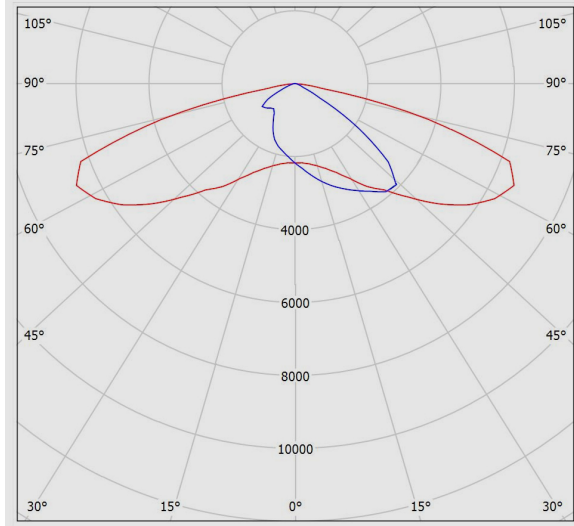

SATURN LED Street Light, For Horizontal Pole, Fixed, 3000K, LED6, 12500 Lumens, 104W, Black

About Product

SATURN floodlight, street and tunnel luminaire is Mazinoor state of the art design suitable for floodlighting and tunnel and street light application. High pressure die-cast aluminum body and high ingress protection (IP66) are among the highlights of this luminaire.

Technical Information

SATURN LED Street Light, For Horizontal Pole, Fixed, 3000K, LED6, 12500 Lumens, 104W, Black

Photometric Graph

Dimensional Drawing