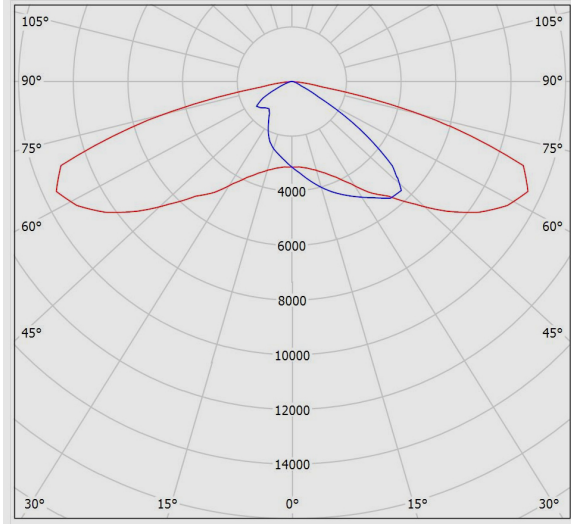

SATURN LED Street Light, For Horizontal Pole, Fixed, 3000K, LED7, 18000 Lumens, 150W, Black

About Product

SATURN floodlight, street and tunnel luminaire is Mazinoor state of the art design suitable for floodlighting and tunnel and street light application. High pressure die-cast aluminum body and high ingress protection (IP66) are among the highlights of this luminaire.

Technical Information

SATURN LED Street Light, For Horizontal Pole, Fixed, 3000K, LED7, 18000 Lumens, 150W, Black

Photometric Graph

Dimensional Drawing