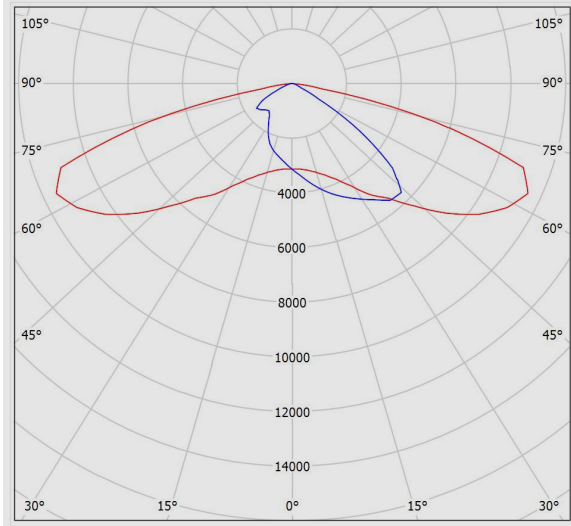

SATURN LED Street Light, For Horizontal Pole, Fixed, 3000K, LED7, 18000 Lumens, 150W, Black

About Product

SATURN floodlight, street and tunnel luminaire is Mazinoor state of the art design suitable for floodlighting and tunnel and street light application. High pressure die-cast aluminum body and high ingress protection (IP66) are among the highlights of this luminaire.

Technical Information

SATURN LED Street Light, For Horizontal Pole, Fixed, 3000K, LED7, 18000 Lumens, 150W, Black

Photometric Graph

Dimensional Drawing