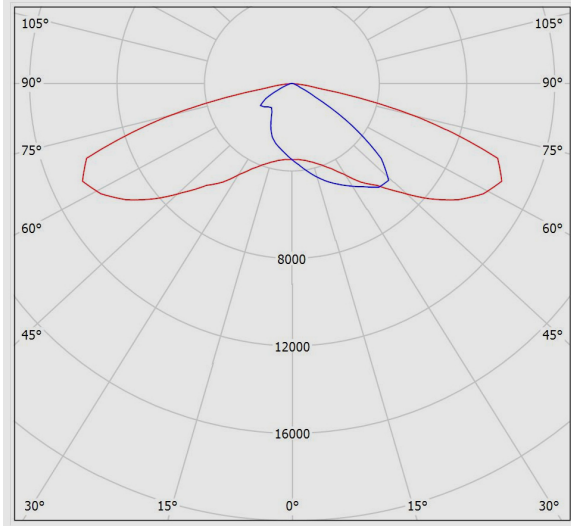

## **SATURN LED Street Light, For Horizontal Pole, Fixed, 4000K, LED7, 20000 Lumens, 150W, Black**

### **Technical Information**

---

**SATURN LED Street Light, For Horizontal Pole, Fixed, 4000K, LED7, 20000 Lumens, 150W, Black**

**Photometric Graph**

**Dimensional Drawing**