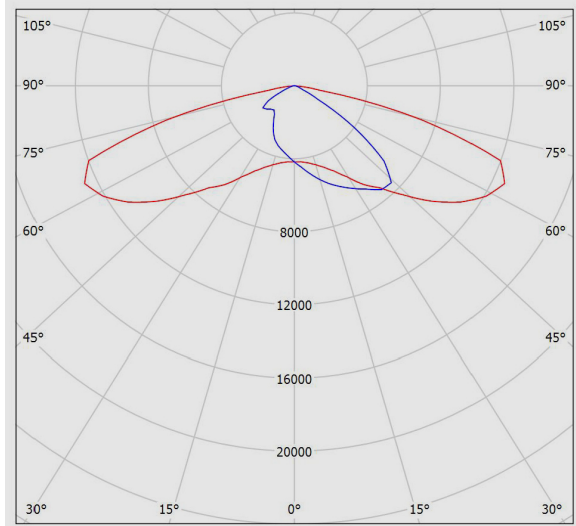

SATURN LED Street Light, For Horizontal Pole, Fixed, 4000K, LED9, 26000 Lumens, 200W, Black

About Product

SATURN floodlight, street and tunnel luminaire is Mazinoor state of the art design suitable for floodlighting and tunnel and street light application. High pressure die-cast aluminum body and high ingress protection (IP66) are among the highlights of this luminaire.

Technical Information

SATURN LED Street Light, For Horizontal Pole, Fixed, 4000K, LED9, 26000 Lumens, 200W, Black

Photometric Graph

Dimensional Drawing
