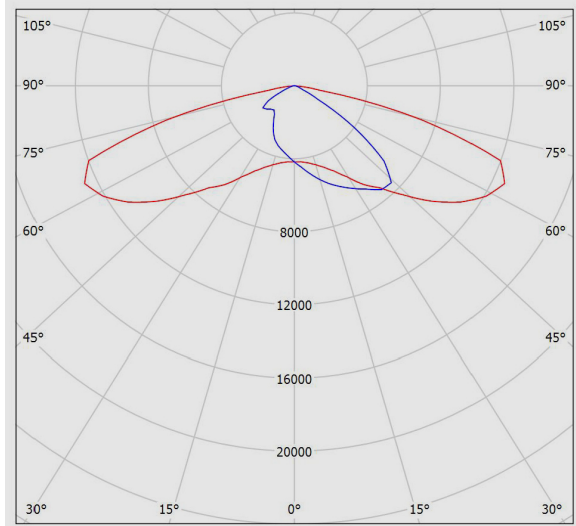

## **SATURN LED Street Light, For Horizontal Pole, Fixed, 4000K, LED9, 26000 Lumens, 200W, Black**

### **Technical Information**

---

**SATURN LED Street Light, For Horizontal Pole, Fixed, 4000K, LED9, 26000 Lumens, 200W, Black**

**Photometric Graph**

---

**Dimensional Drawing**

---