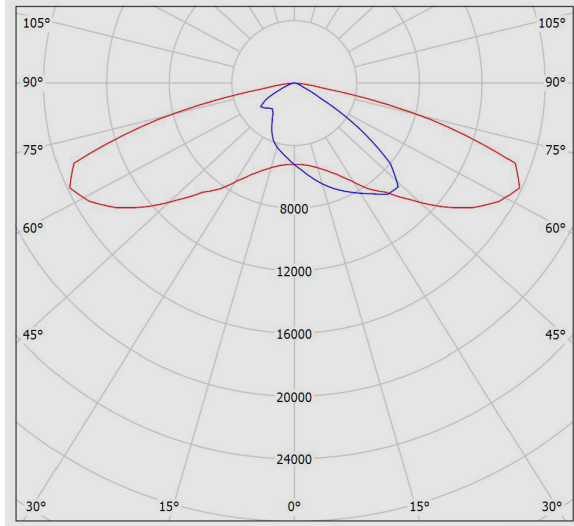

## **SATURN LED Street Light, For Horizontal Pole, Fixed, 4000K, LED10, 30000 Lumens, 230W, Black**

### **Technical Information**

---

**SATURN LED Street Light, For Horizontal Pole, Fixed, 4000K, LED10, 30000 Lumens, 230W, Black**

**Photometric Graph**

**Dimensional Drawing**