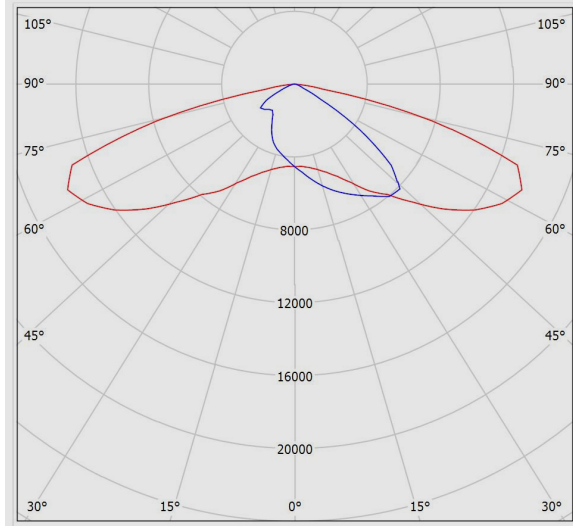

## **SATURN LED Street Light, For Horizontal Pole, Fixed, 3000K, LED10, 26000 Lumens, 230W, Black**

### **Technical Information**

---

**SATURN LED Street Light, For Horizontal Pole, Fixed, 3000K, LED10, 26000 Lumens, 230W, Black**

**Photometric Graph**

**Dimensional Drawing**