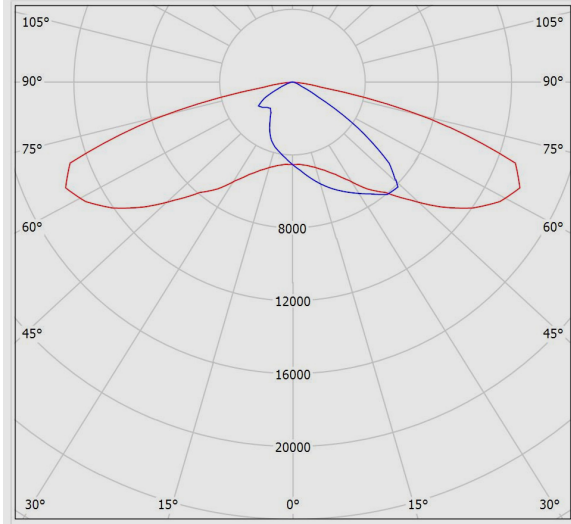

## **SATURN LED Street Light, For Horizontal Pole, Fixed, 3000K, LED10, 26000 Lumens, 230W, Black**

### **Technical Information**

---

**SATURN LED Street Light, For Horizontal Pole, Fixed, 3000K, LED10, 26000 Lumens, 230W, Black**

**Photometric Graph**

**Dimensional Drawing**