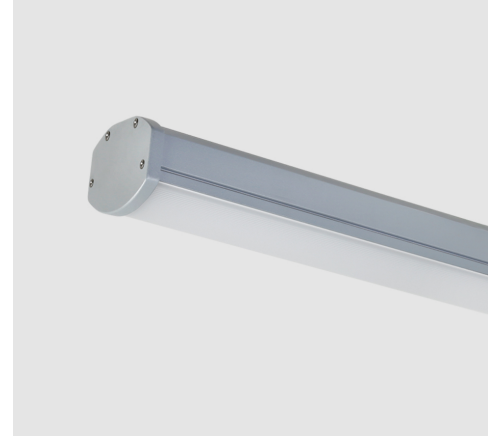

M453L115LED3865

LEDiSEAL dust and moisture proof linear luminaire, Matt striped diffuser, Length: 115cm, 6500K, LED3, 5000 Lumens, 38W, Silver

About Product

LEDiSEAL dust & moisture proof linear luminaire is Mazinoor state of the art design suitable for dusty and humid industrial areas. Aesthetically beautiful design, durability, UV free, high impact and thermal resistance, uniform light distribution, high efficacy, ease of installation, energy saving, environment friendliness, and high ingress protection (IP65) are among the highlights of this luminaire.

M453L115LED3865
LEDiSEAL dust and moisture proof linear luminaire, Matt striped diffuser, Length: 115cm, 6500K, LED3, 5000 Lumens, 38W, Silver

Ballast/ Driver:	Constant Current Driver (PF> 0.9)
FLICKER:	Flicker Free
Ballast/ driver Spec:	Non-dimmable
Ballast/ Driver (Channel quantity):	Single channel
Mains voltage:	220~240 VAC±10%
Voltage Frequency:	50/60 Hz
Wire / Cable Spec:	GF PVC solid wire
Wire cross section:	0.5
Terminal material:	Polyamide
Terminal Spec:	Cable looping is possible, 3-Pole (Size: 2.5), Tool free wire connection
Cable Gland Spec:	3-Pole Polyamide Gland with terminal (Size: 2.5)
Cable gland type:	PG13.5
Body Material:	Extruded aluminum profile
Body Coating:	Powder coated
Body Color:	Silver
RAL:	RAL9006
End Caps Material:	Die-Cast aluminum
Diffuser/Glass Material:	Polycarbonate
Diffuser/Glass Shape:	Striped and matt
Diffuser/Glass Characteristic:	High efficiency, Resistant to scratches, UV stabilized, Uniform light distribution
Light Distribution:	Uniform light distribution
Gasket Material:	silicon
Gasket Characteristic:	Ingress protection against dust and moisture, Resistant to pressure
Clamp Material:	Stainless steel
Clamp Characteristic:	Easy and safe tool free installation of the luminaire
Packaging type:	Nylon cover and carton
Order Option:	Through wiring, Emergency battery
Weight(Kg):	2.4
Dimensions(mm):	1150x86x68
Luminaire mechanical impact resistance:	IK07