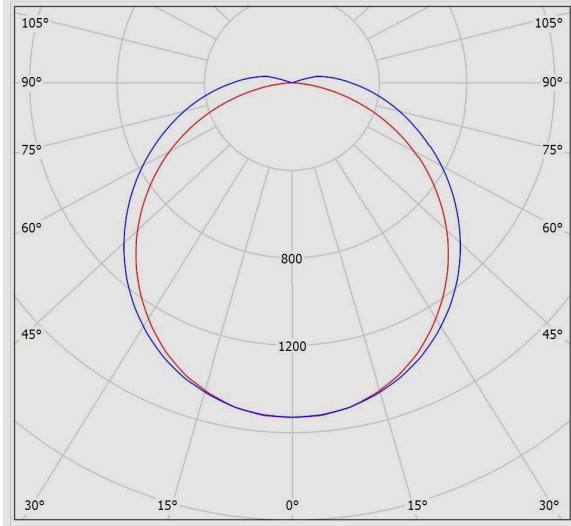

M453L115LED3865

LEDiSEAL dust and moisture proof linear luminaire, Matt striped diffuser, Length: 115cm, 6500K, LED3, 5000 Lumens, 38W, Silver

Photometric Graph