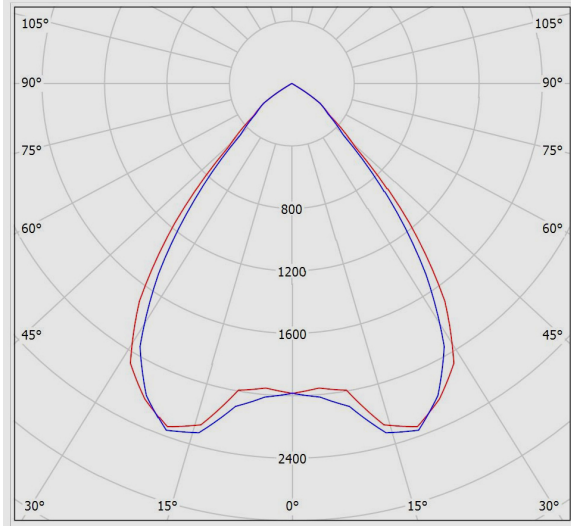

M634SBLED2840-BL

BRILLIANCE surface mount Low UGR luminaire (60*60), Black shader, 4000K, LED2, 4500 Lumens, 33W, Black

Mains voltage:	220~240 VAC±10%
Voltage Frequency:	50/60 Hz
Wire / Cable Spec:	PVC solid wire
Wire cross section:	0.5
Terminal material:	Polycarbonate
Terminal Spec:	Tool free wire connection, Cable looping is possible, 3-Pole (Size: 2.5)
Cable Looping:	Yes
Body Material:	Steel sheet
Body Coating:	Powder coated
Body Color:	Black
RAL:	RAL9005
Lens Material:	Clear polycarbonate
Light Distribution:	Uniform light distribution
Bracket Material:	Extruded aluminum profile
Packaging type:	Nylon cover and carton
Order Option:	Emergency battery, Dimmable driver
Other Characteristics:	Tool free installation and mains connection via terminal access door on the back side of the luminaire
Weight(Kg):	5.7
Dimensions(mm):	595x595x50
Luminaire mechanical impact resistance:	-

M634SBLED2840-BL

BRILLIANCE surface mount Low UGR luminaire (60*60), Black shader, 4000K, LED2, 4500 Lumens, 33W, Black

Photometric Graph

Dimensional Drawing