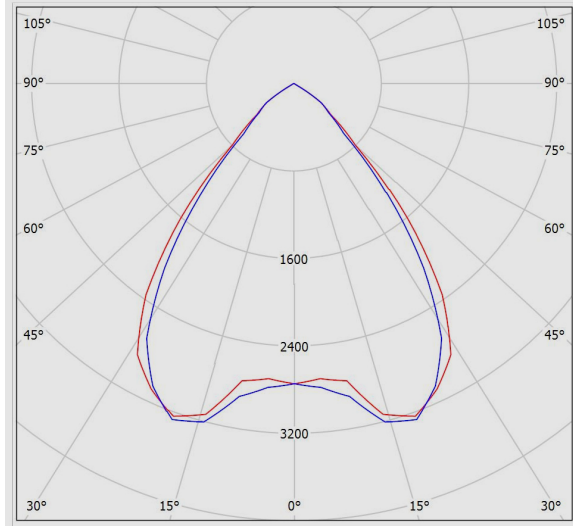

M634SBLED4840-BL

BRILLIANCE surface mount Low UGR luminaire (60*60), Black shader, 4000K, LED4, 5400 Lumens, 48W, Black

Mains voltage:	220~240 VAC±10%
Voltage Frequency:	50/60 Hz
Wire / Cable Spec:	PVC solid wire
Wire cross section:	0.5
Terminal material:	Polycarbonate
Terminal Spec:	Cable looping is possible, 3-Pole (Size: 2.5), Tool free wire connection
Body Material:	Steel sheet
Body Coating:	Powder coated
Body Color:	Black
RAL:	RAL9005
Lens Material:	Clear polycarbonate
Light Distribution:	Uniform light distribution
Bracket Material:	Extruded aluminum profile
Packaging type:	Nylon cover and carton
Order Option:	Dimmable driver, Emergency battery
Other Characteristics:	Tool free installation and mains connection via terminal access door on the back side of the luminaire
Weight(Kg):	5.7
Dimensions(mm):	595x595x50
Luminaire mechanical impact resistance:	-

M634SBLED4840-BL

BRILLIANCE surface mount Low UGR luminaire (60*60), Black shader, 4000K, LED4, 5400 Lumens, 48W, Black

Photometric Graph

Dimensional Drawing